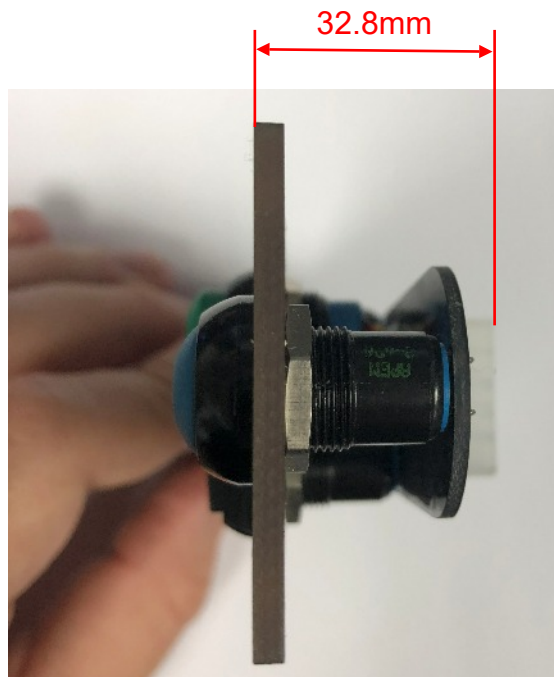

6 BUTTON PDM SWITCH PANEL DIMENSIONS

PDM SWITCH PANELS:

CK-PP-28

CK-PP-27

CK-PP-06