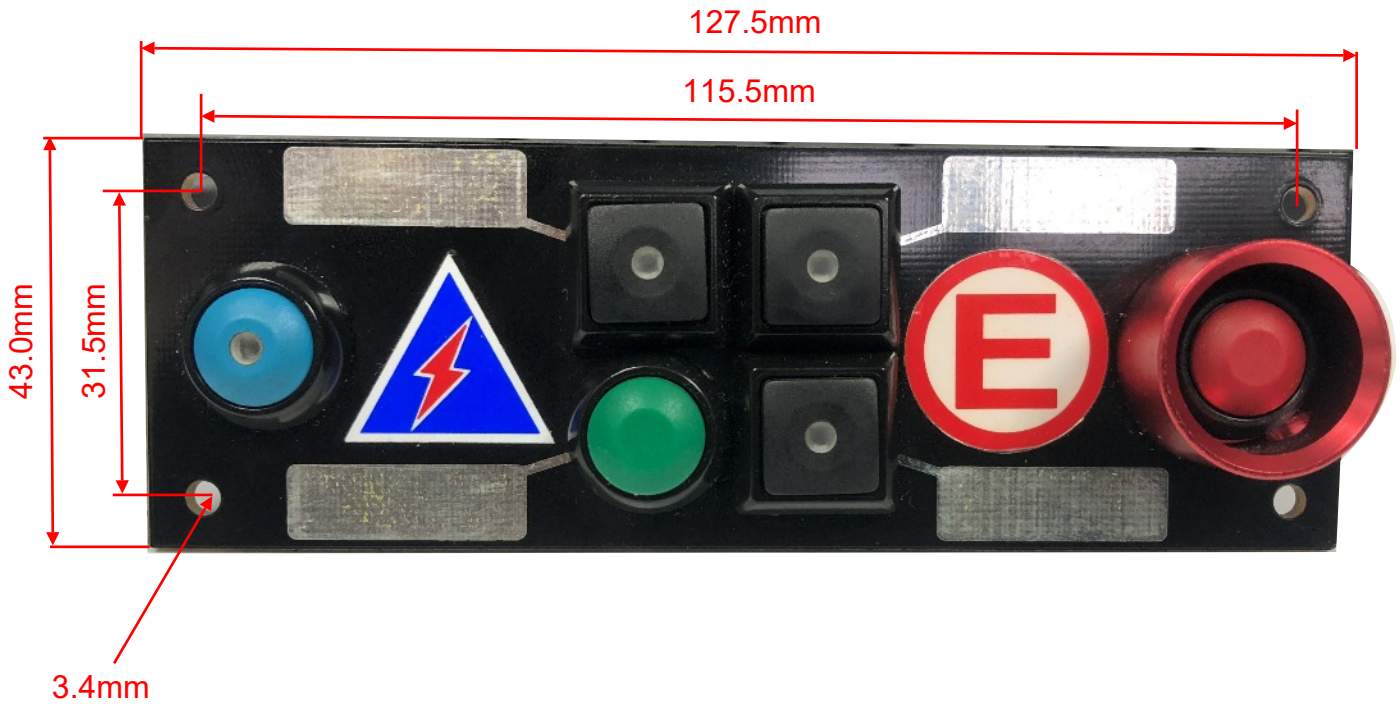

6 BUTTON PDM SWITCH PANEL DIMENSIONS

PDM SWITCH PANELS:

CK-PP-28

CK-PP-27

CK-PP-06